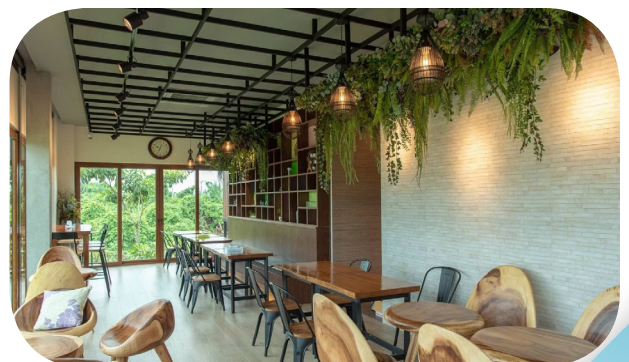

Portfolio

Resort & Hotel